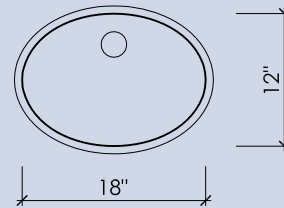

910	100	730	760	030	054
260	620	660	160	430	540
090	310	470	480	424	450
070	750	150	080	704	671
370	280	391	230	231	190
211	610	810	800	364	274

\*Sampling of colors. Others available upon request. Printed colors are only representations. Please call for a physical sample.

**ROUND II**

15" x 5-1/2"

**OVAL II**

18" x 12" x 5"

**BLOCK I-A**

15" x 9" x 5"

**BLOCK I-B**

14" x 14" x 4-1/2"

**BLOCK III**

16" x 14" x 5"

**BLOCK VIII**

24" x 14" x 5"

**BLOCK XIV**

55" x 14" x 5"

**WAVE I**

18" x 12" x 6"

**WAVE II**

27" x 13" x 4"

**BLOCK FH I**

33" x 16" x 9"

**NOTES**

- All sinks are undermount only and can be integral sinks when paired with a Durat countertop
- Block I-A, I-B, III, VIII have inside and outside radii of 1/2", Block XIV has an 1/2" inside and 3/4" outside radius
- All sinks come standard without overflow holes, but a 5/8" overflow is available upon request
- All sink dimensions are inside dimensions, detailed spec sheets are available upon request
- Sufficient support and/or blocking should be added to support the weight of the sinks