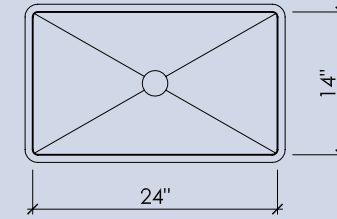

**ROUND II**

15" x 5-1/2"

**OVAL II**

18" x 12" x 5"

**BLOCK I-A**

15" x 9" x 5"

**BLOCK I-B**

14" x 14" x 4-1/2"

**BLOCK III**

16" x 14" x 5"

**BLOCK VIII**

24" x 14" x 5"

**BLOCK XIV**

55" x 14" x 5"

**WAVE I**

18" x 12" x 6"

**WAVE II**

27" x 13" x 4"

**BLOCK FH I**

33" x 16" x 9"

**NOTES**

- All sinks are undermount only and can be integral sinks when paired with a Durat countertop
- Block I-A, I-B, III, VIII have inside and outside radii of 1/2", Block XIV has an 1/2" inside and 3/4" outside radius
- All sinks come standard without overflow holes, but a 5/8" overflow is available upon request
- All sink dimensions are inside dimensions, detailed spec sheets are available upon request
- Sufficient support and/or blocking should be added to support the weight of the sinks