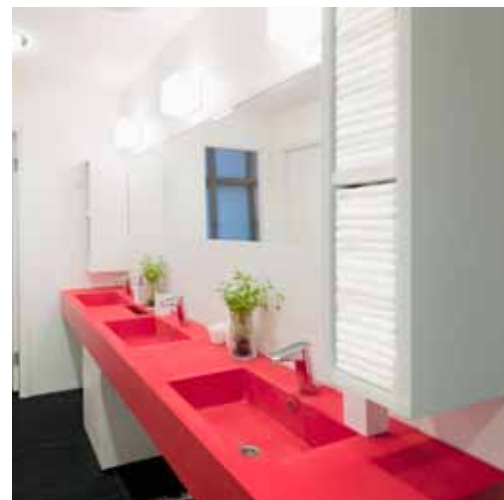

SINKS

SINKS

**General Information**

- Made from up to 28% recycled content
- Sleek, modern solid surface material
- Integral sinks create a beautiful seamless design, while undermounted sinks bring a bold look to any space
- Durable, easy to maintain
- 100% recyclable

**WAVE II**

27" x 13" x 4"

**BLOCK FH I**

33" x 16" x 9"

**NOTES**

- All sinks are undermount only and can be integral sinks when paired with a Durat countertop
- Block I-A, I-B, III, VIII have inside and outside radii of 1/2", Block XIV has an 1/2" inside and 3/4" outside radius
- All sinks come standard without overflow holes, but a 5/8" overflow is available upon request
- All sink dimensions are inside dimensions, detailed spec sheets are available upon request
- Sufficient support and/or blocking should be added to support the weight of the sinks