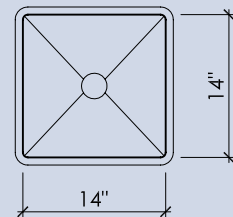

**ROUND II**

15" x 5-1/2"

**OVAL II**

18" x 12" x 5"

**BLOCK I-A**

15" x 9" x 5"

**BLOCK I-B**

14" x 14" x 4-1/2"

**BLOCK III**

16" x 14" x 5"

**BLOCK VIII**

24" x 14" x 5"

**BLOCK XIV**

55" x 14" x 5"

**WAVE I**

18" x 12" x 6"

**WAVE II**

27" x 13" x 4"

**BLOCK FH I**

33" x 16" x 9"

**NOTES**

- All sinks are undermount only and can be integral sinks when paired with a Durat countertop
- Block I-A, I-B, III, VIII have inside and outside radii of 1/2", Block XIV has an 1/2" inside and 3/4" outside radius
- All sinks come standard without overflow holes, but a 5/8" overflow is available upon request
- All sink dimensions are inside dimensions, detailed spec sheets are available upon request
- Sufficient support and/or blocking should be added to support the weight of the sinks