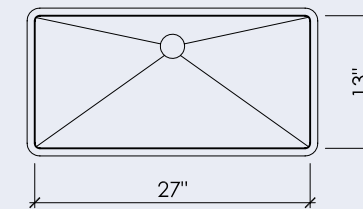

**ROUND II**

15" x 5-1/2"

**OVAL II**

18" x 12" x 5"

**BLOCK I-A**

15" x 9" x 5"

**BLOCK I-B**

14" x 14" x 4-1/2"

**BLOCK III**

16" x 14" x 5"

**BLOCK VIII**

24" x 14" x 5"

**BLOCK XIV**

55" x 14" x 5"

**WAVE I**

18" x 12" x 6"

**WAVE II**

27" x 13" x 4"

**BLOCK FH I**

33" x 16" x 9"

**NOTES**

- All sinks are undermount only and can be integral sinks when paired with a Durat countertop
- Block I-A, I-B, III, VIII have inside and outside radii of 1/2", Block XIV has an 1/2" inside and 3/4" outside radius
- All sinks come standard without overflow holes, but a 5/8" overflow is available upon request
- All sink dimensions are inside dimensions, detailed spec sheets are available upon request
- Sufficient support and/or blocking should be added to support the weight of the sinks