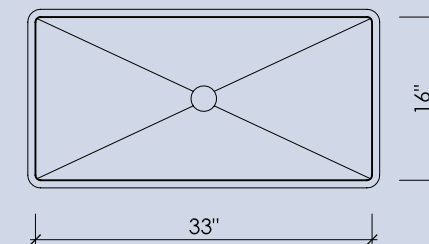

**ROUND II**

15" x 5-1/2"

**OVAL II**

18" x 12" x 5"

**BLOCK I-A**

15" x 9" x 5"

**BLOCK I-B**

14" x 14" x 4-1/2"

**BLOCK III**

16" x 14" x 5"

**BLOCK VIII**

24" x 14" x 5"

**BLOCK XIV**

55" x 14" x 5"

**WAVE I**

18" x 12" x 6"

**WAVE II**

27" x 13" x 4"

**BLOCK FH I**

33" x 16" x 9"

**NOTES**

- All sinks are undermount only and can be integral sinks when paired with a Durat countertop
- Block I-A, I-B, III, VIII have inside and outside radii of 1/2", Block XIV has an 1/2" inside and 3/4" outside radius
- All sinks come standard without overflow holes, but a 5/8" overflow is available upon request
- All sink dimensions are inside dimensions, detailed spec sheets are available upon request
- Sufficient support and/or blocking should be added to support the weight of the sinks