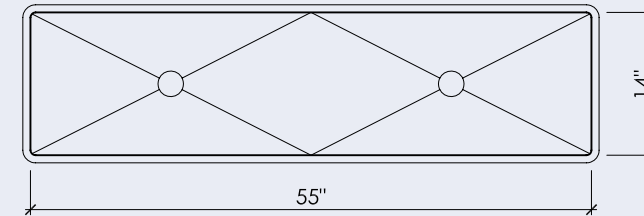

**ROUND II**

15" x 5-1/2"

**OVAL II**

18" x 12" x 5"

**BLOCK I-A**

15" x 9" x 5"

**BLOCK I-B**

14" x 14" x 4-1/2"

**BLOCK III**

16" x 14" x 5"

**BLOCK VIII**

24" x 14" x 5"

**BLOCK XIV**

55" x 14" x 5"

**WAVE I**

18" x 12" x 6"

**WAVE II**

27" x 13" x 4"

**BLOCK FH I**

33" x 16" x 9"

**NOTES**

- All sinks are undermount only and can be integral sinks when paired with a Durat countertop
- Block I-A, I-B, III, VIII have inside and outside radii of 1/2", Block XIV has an 1/2" inside and 3/4" outside radius
- All sinks come standard without overflow holes, but a 5/8" overflow is available upon request
- All sink dimensions are inside dimensions, detailed spec sheets are available upon request
- Sufficient support and/or blocking should be added to support the weight of the sinks