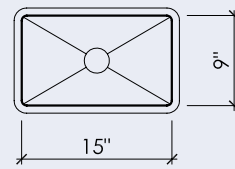

**ROUND II**

15" x 5-1/2"

**OVAL II**

18" x 12" x 5"

**BLOCK I-A**

15" x 9" x 5"

**BLOCK I-B**

14" x 14" x 4-1/2"

**BLOCK III**

16" x 14" x 5"

**BLOCK VIII**

24" x 14" x 5"

**BLOCK XIV**

55" x 14" x 5"

**WAVE I**

18" x 12" x 6"

**WAVE II**

27" x 13" x 4"

**BLOCK FH I**

33" x 16" x 9"

**NOTES**

- All sinks are undermount only and can be integral sinks when paired with a Durat countertop
- Block I-A, I-B, III, VIII have inside and outside radii of 1/2", Block XIV has an 1/2" inside and 3/4" outside radius
- All sinks come standard without overflow holes, but a 5/8" overflow is available upon request
- All sink dimensions are inside dimensions, detailed spec sheets are available upon request
- Sufficient support and/or blocking should be added to support the weight of the sinks