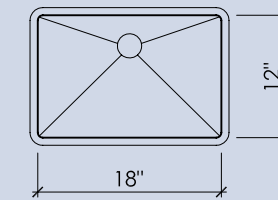

**ROUND II**

15" x 5-1/2"

**OVAL II**

18" x 12" x 5"

**BLOCK I-A**

15" x 9" x 5"

**BLOCK I-B**

14" x 14" x 4-1/2"

**BLOCK III**

16" x 14" x 5"

**BLOCK VIII**

24" x 14" x 5"

**BLOCK XIV**

55" x 14" x 5"

**WAVE I**

18" x 12" x 6"

**WAVE II**

27" x 13" x 4"

**BLOCK FH I**

33" x 16" x 9"

**NOTES**

- All sinks are undermount only and can be integral sinks when paired with a Durat countertop
- Block I-A, I-B, III, VIII have inside and outside radii of 1/2", Block XIV has an 1/2" inside and 3/4" outside radius
- All sinks come standard without overflow holes, but a 5/8" overflow is available upon request
- All sink dimensions are inside dimensions, detailed spec sheets are available upon request
- Sufficient support and/or blocking should be added to support the weight of the sinks