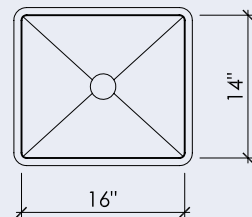

**ROUND II**

15" x 5-1/2"

**OVAL II**

18" x 12" x 5"

**BLOCK I-A**

15" x 9" x 5"

**BLOCK I-B**

14" x 14" x 4-1/2"

**BLOCK III**

16" x 14" x 5"

**BLOCK VIII**

24" x 14" x 5"

**BLOCK XIV**

55" x 14" x 5"

**WAVE I**

18" x 12" x 6"

**WAVE II**

27" x 13" x 4"

**BLOCK FH I**

33" x 16" x 9"

**NOTES**

- All sinks are undermount only and can be integral sinks when paired with a Durat countertop
- Block I-A, I-B, III, VIII have inside and outside radii of 1/2", Block XIV has an 1/2" inside and 3/4" outside radius
- All sinks come standard without overflow holes, but a 5/8" overflow is available upon request
- All sink dimensions are inside dimensions, detailed spec sheets are available upon request
- Sufficient support and/or blocking should be added to support the weight of the sinks