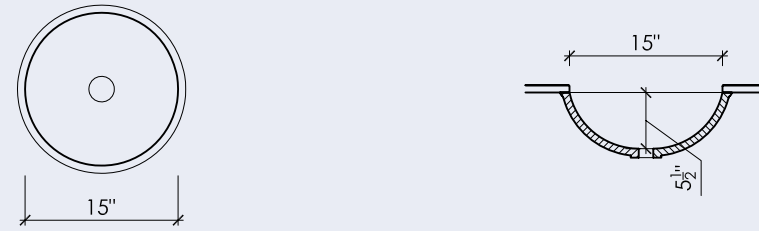

**ROUND II**

15" x 5-1/2"

**OVAL II**

18" x 12" x 5"

**BLOCK I-A**

15" x 9" x 5"

**BLOCK I-B**

14" x 14" x 4-1/2"

**BLOCK III**

16" x 14" x 5"

**BLOCK VIII**

24" x 14" x 5"

**BLOCK XIV**

55" x 14" x 5"

**WAVE I**

18" x 12" x 6"

**WAVE II**

27" x 13" x 4"

**BLOCK FH I**

33" x 16" x 9"

**NOTES**

- All sinks are undermount only and can be integral sinks when paired with a Durat countertop
- Block I-A, I-B, III, VIII have inside and outside radii of 1/2", Block XIV has an 1/2" inside and 3/4" outside radius
- All sinks come standard without overflow holes, but a 5/8" overflow is available upon request
- All sink dimensions are inside dimensions, detailed spec sheets are available upon request
- Sufficient support and/or blocking should be added to support the weight of the sinks