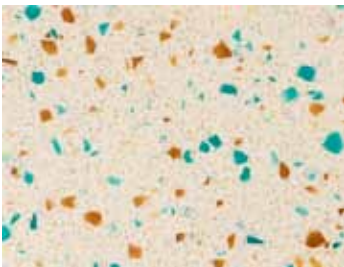

DURAT®

PALACE

Martini

Greyhound

Black Velvet

Cuba Libre

Mint Julep

Cherry Bombshell

Gin Daisy

Mudslide

Violette Royale

Blue Hawaiian

Midori Sour

Absinthe

GENERAL INFORMATION

- Made from 28% recycled content
- Sleek, modern solid surface material
- Used to create seamless surfaces such as countertops, desks, tables, integrated sinks, bathtubs, shower trays and stools
- Durable, easy to maintain
- 100% recyclable
- Durat Palace collection uses all-natural pigments, the only solid surface on the market to do so
- Custom color matching program available