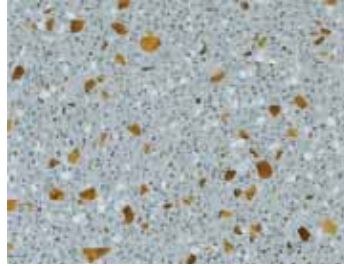

DURAT®

PALACE

Martini

Greyhound

Black Velvet

Cuba Libre

Mint Julep

Cherry Bombshell

Gin Daisy

Mudslide

Violette Royale

Blue Hawaiian

Midori Sour

Absinthe

GENERAL INFORMATION

- Made from 28% recycled content
- Sleek, modern solid surface material
- Used to create seamless surfaces such as countertops, desks, tables, integrated sinks, bathtubs, shower trays and stools
- Durable, easy to maintain
- 100% recyclable
- Durat Palace collection uses all-natural pigments, the only solid surface on the market to do so
- Custom color matching program available